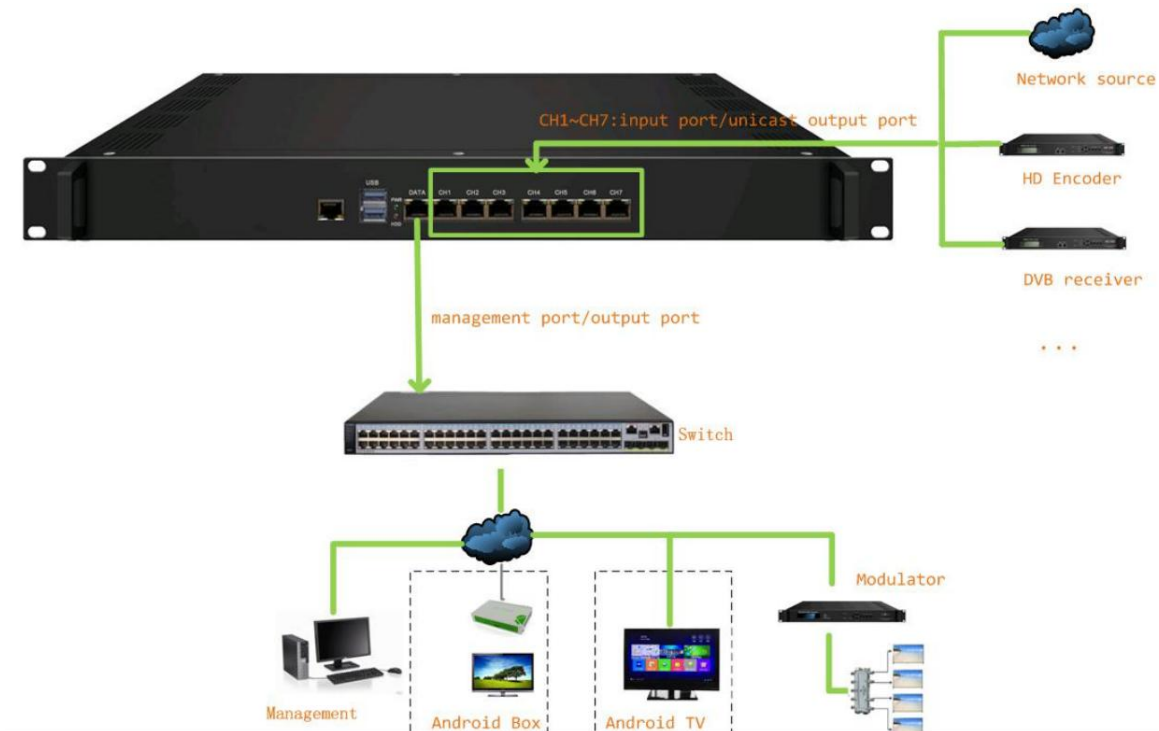

System	Memory: 4G
	Solid-State Disk(SSD): 16G
	Channel switching time with ' STB: HTTP (1-3s), HLS (0.4-0.7s)
	Support adding scrolling caption, welcome words, boot image and boot video (this function is only applicable to IP out application and the STB/Android TV must be installed IPTV APK)
	Play programs with APK downloaded android STB and TV, maximum 150 terminals
	Support about 80 HD/SD programs (Bitrate: 2Mbps) When HTTP/RTP/RTSP/HLS is converted into UDP (Multicast), the actual application shall prevail, and suggest maximum 80% CPU utilization
General	web-based NMS management thru DATA port
	482mm×324mm×44mm (WxLxH)
	0~45°C (operation), -20~80°C (storage)
AC 100V±10%, 50/60Hz or AC 220V±10%, 50/60Hz	

Principle Chart

We produce a wide selection of network equipment under HONDAO brand . Gather thousands of products ,which are supplier to customs of different filed and different requirement . QC team test all goods before shipment . We screen the Chinese supplier in a search of the most efficient product solutions , available to satisfy your individual needs .