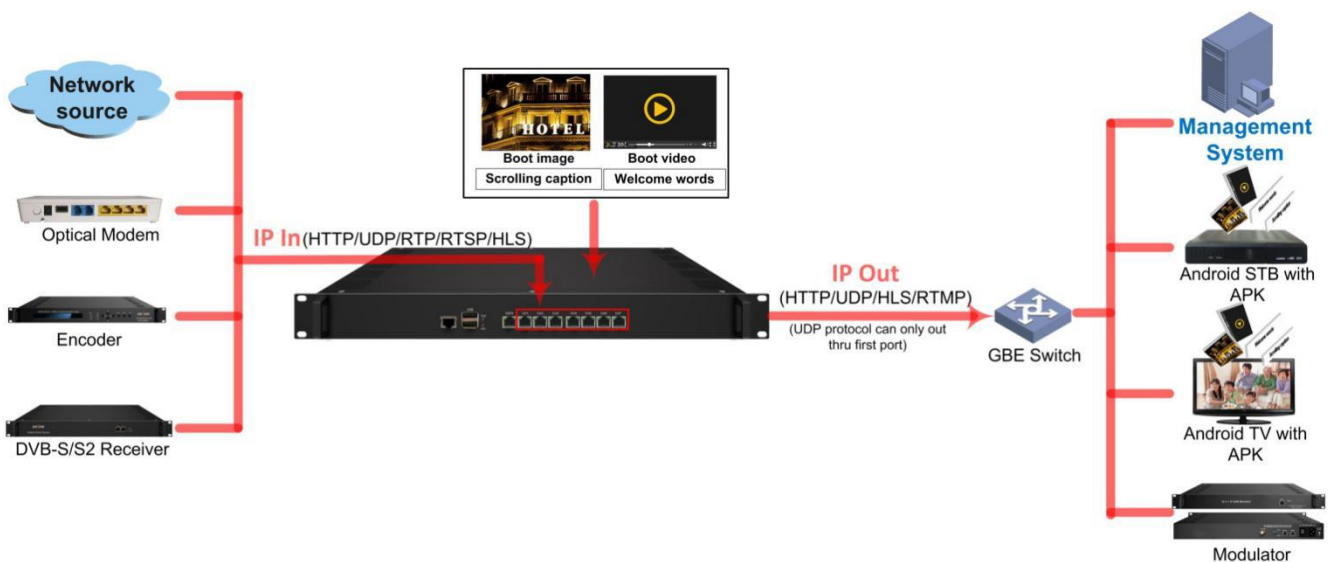

Overviews

IPTV Gateway es un dispositivo que se utiliza para escenarios de conversión de protocolo y escenarios de distribución de medios de transmisión. Puede convertir el flujo de IP de la red de transmisión a través de HTTP, UDP, RTP, RTSP y HLS y archivos TS en los protocolos HTTP, UDP, HLS y RTMP. El sistema puede lograr la integración al recibir una variedad de servicios de transmisión multimedia comerciales. Además, el sistema puede proporcionar servicios de transmisión de medios directamente.

Feature

- 8 Data ports:
 - First Data port: IP out over HTTP, UDP (SPTS), HLS and RTMP
 - Data CH1-7 ports: IP in over HTTP, UDP (SPTS), RTP (SPTS), RTSP and HLS
 - IP out over HTTP, HLS and RTMP (Unicast)
- Support TS files uploading through Web management
- Support IP anti-jitter function
- Support adding scrolling caption, welcome words, boot image and boot video (this function is only applicable to IP out application and the STB/Android TV must be installed IPTV APK)
- Support downloading IPTV APK directly from this device
- Support about 80 HD/SD programs (Bitrate:2Mbps) When HTTP/RTP/RTSP/HLS is converted into UDP (Multicast), the actual application shall prevail, and suggest maximum 80% CPU utilization
- Support program playing with APK downloaded android STB and TV, maximum 150 terminals
- Control via web-based NMS management through DATA port

IP Protocol Conversion

General Principle Chart

Scrolling caption/welcome words/boot image/boot video is only applicable to IP out application and the STB/Android TV must be installed Dexin IPTV APK

Specifications

Item	Parameter
Input	IP input thru CH 1-7(1000M) over HTTP, UDP(SPTS), RTP(SPTS), RTSP (over UDP, payload: mpeg TS) and HLS
	TS files uploading through Web management
IP output	IP out thru Data port (1000M) over HTTP (Unicast), UDP(SPTS, Multicast) HLS and RTMP (Program source should be H.264 and AAC encoding)
	IP out thru CH 1-7(1000M) over HTTP/ HLS/RTMP (Unicast)