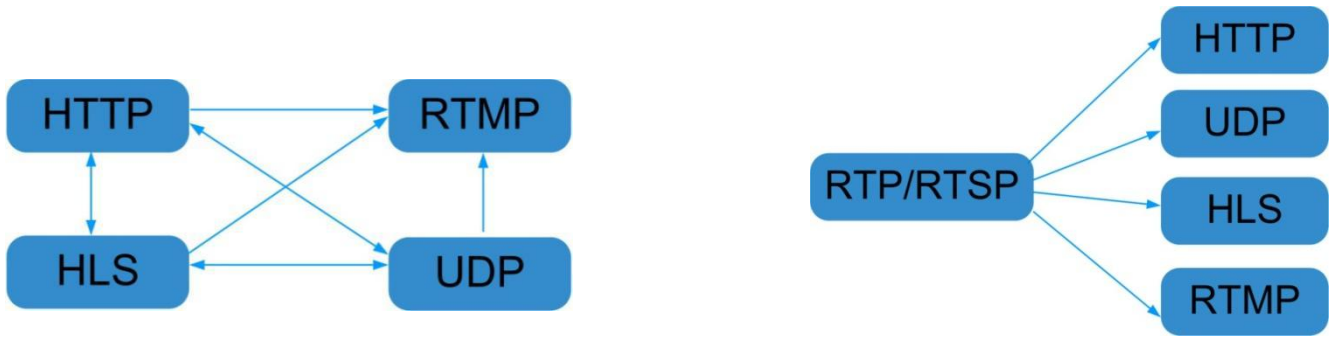

Overviews

IPTV Gateway es un dispositivo que se utiliza para escenarios de conversión de protocolo y escenarios de distribución de medios de transmisión. Puede convertir el flujo de IP de la red de transmisión a través de HTTP, UDP, RTP, RTSP y HLS y archivos TS en los protocolos HTTP, UDP, HLS y RTMP. El sistema puede lograr la integración al recibir una variedad de servicios de transmisión multimedia comerciales. Además, el sistema puede proporcionar servicios de transmisión de medios directamente.

Feature

- 8 Data ports:
 - First Data port: IP out over HTTP, UDP (SPTS), HLS and RTMP
 - Data CH1-7 ports: IP in over HTTP, UDP (SPTS), RTP (SPTS), RTSP and HLS
 - IP out over HTTP, HLS and RTMP (Unicast)
- Support TS files uploading through Web management
- Support IP anti-jitter function
- Support adding scrolling caption, welcome words, boot image and boot video (this function is only applicable to IP out application and the STB/Android TV must be installed IPTV APK)
- Support downloading IPTV APK directly from this device
- Support about 80 HD/SD programs (Bitrate:2Mbps) When HTTP/RTP/RTSP/HLS is converted into UDP (Multicast), the actual application shall prevail, and suggest maximum 80% CPU utilization
- Support program playing with APK downloaded android STB and TV, maximum 150 terminals
- Control via web-based NMS management through DATA port

IP Protocol Conversion

General Principle Chart

Scrolling caption/welcome words/boot image/boot video is only applicable to IP out application and the STB/Android TV must be installed Dexin IPTV APK

Specifications

Item	Parameter
Input	IP input thru CH 1-7(1000M) over HTTP, UDP(SPTS), RTP(SPTS), RTSP (over UDP, payload: mpeg TS) and HLS
	TS files uploading through Web management
IP output	IP out thru Data port (1000M) over HTTP (Unicast), UDP(SPTS, Multicast) HLS and RTMP (Program source should be H.264 and AAC encoding)
	IP out thru CH 1-7(1000M) over HTTP/ HLS/RTMP (Unicast)